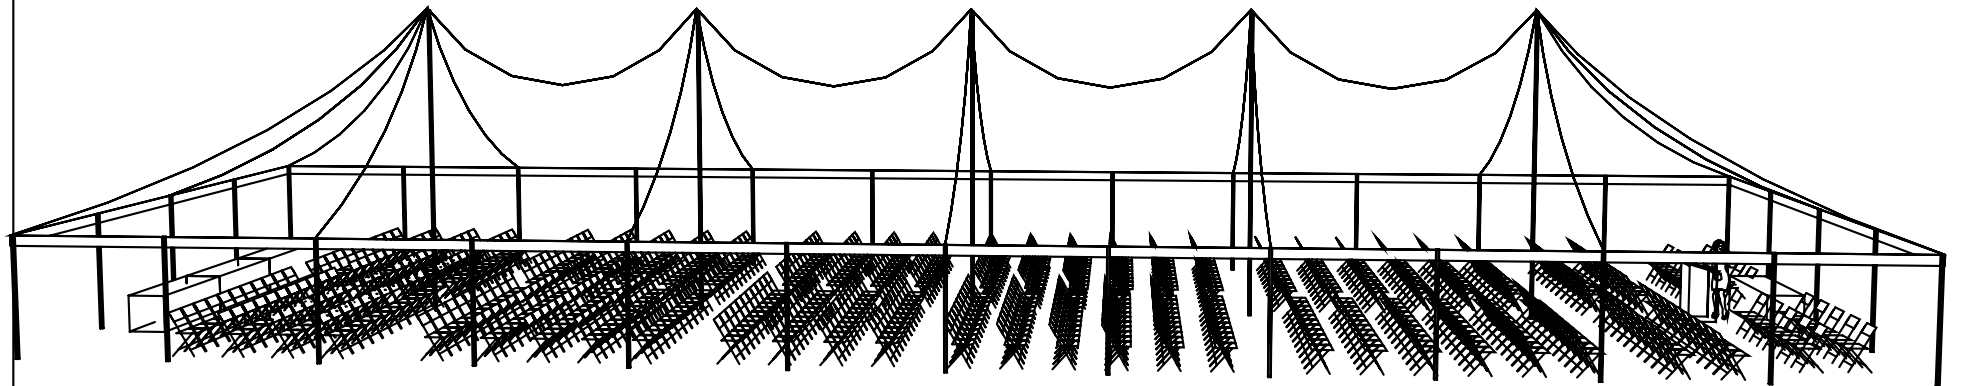

Diagram #5

120ft

SUNDIAL LAWN

27 rows of 22 = 594 MAX

20 seats for guest
podium and table

prepared for Shari Blumenthal

04/15/2009