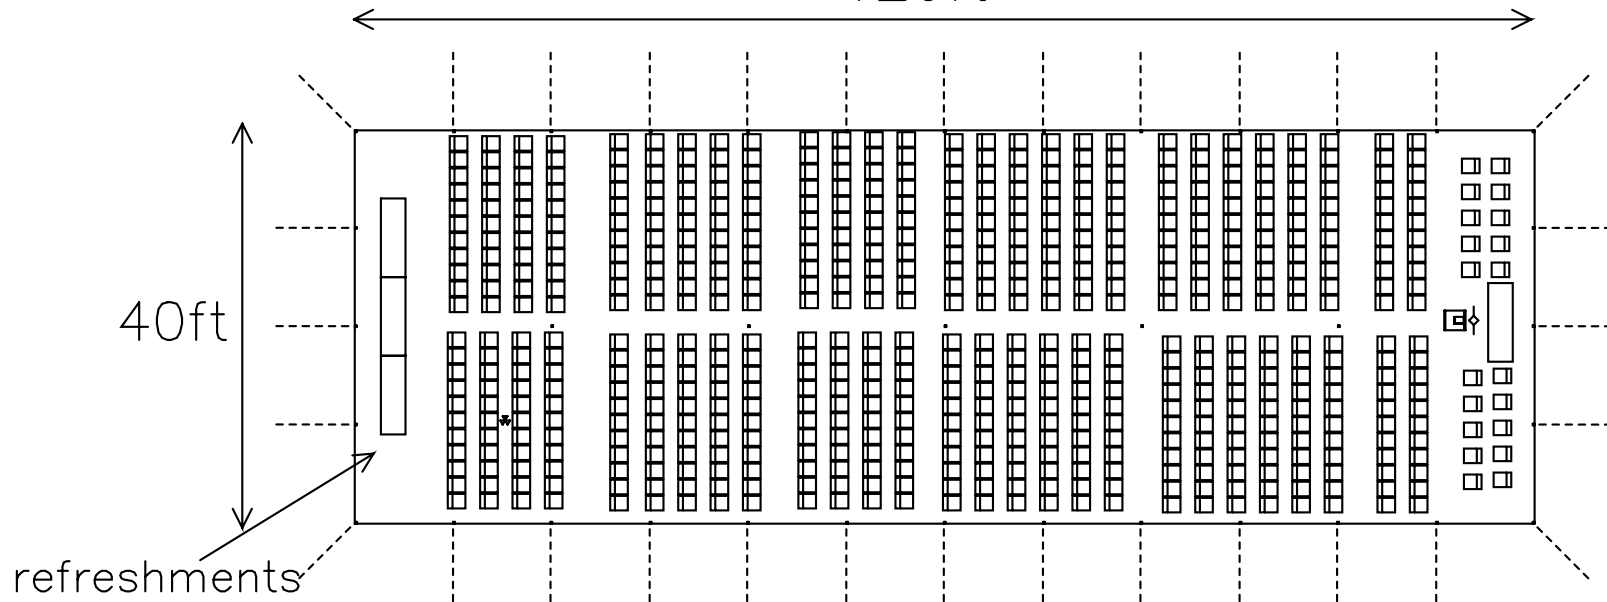

Diagram #5

120ft

SUNDIAL LAWN

27 rows of 22 = 594 MAX

20 seats for guest
podium and table

prepared for Shari Blumenthal

04/15/2009