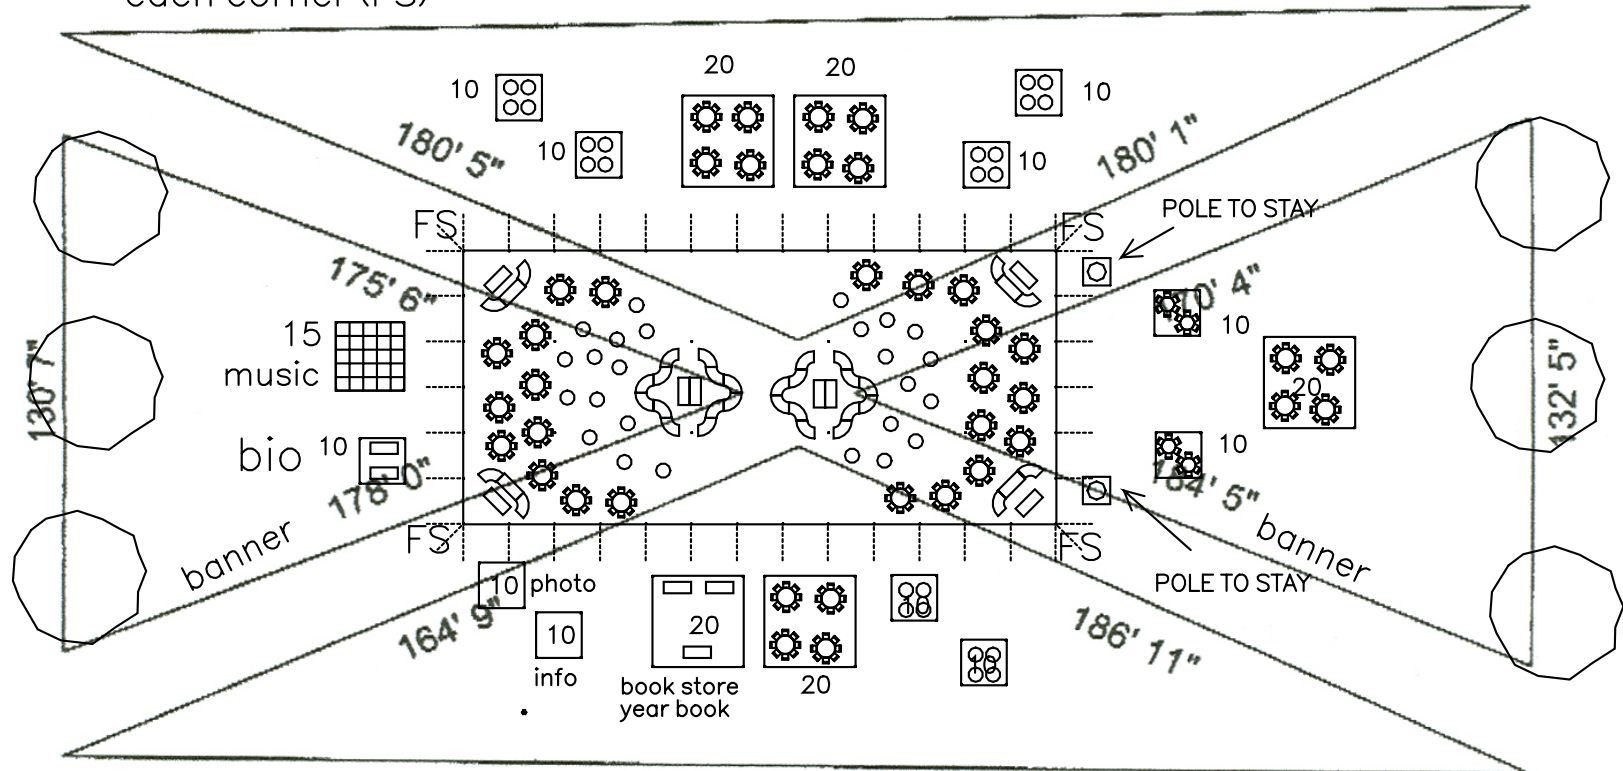

Holman Hall

Flat Screens on Truss
each corner (FS)

catering 15 3 sides

Kendall Hall

pennants on all 16 high peaks

2009 balloon sculpture

Green Hall

balloon arch

Tenting:

- 1 - 60 x 130 Main Tent - Tension
- 2 - 15 x 15 catering/ music
- 11 - 10 x 10 High Peaks
- 5 - 20 x 20 High Peaks
- 50 - cocktail * 26 in tent / 24 in 10 x 10's
- 40 - 60" rounds * 24 in tent / 16 in 20 x 20's