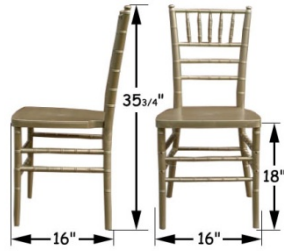

## Ballroom Chairs

Gold Framed Pictured  
Choice of padded cushions

Click on Photo to see larger view

White, Black, Silver, Green, Red, Natural and other custom  
colored frames available  
(additional fees may be applied for these colors)

From Left to Right

White Framed w/black  
Gold Framed w/white  
Natural Framed w/Black  
Black Framed w/white